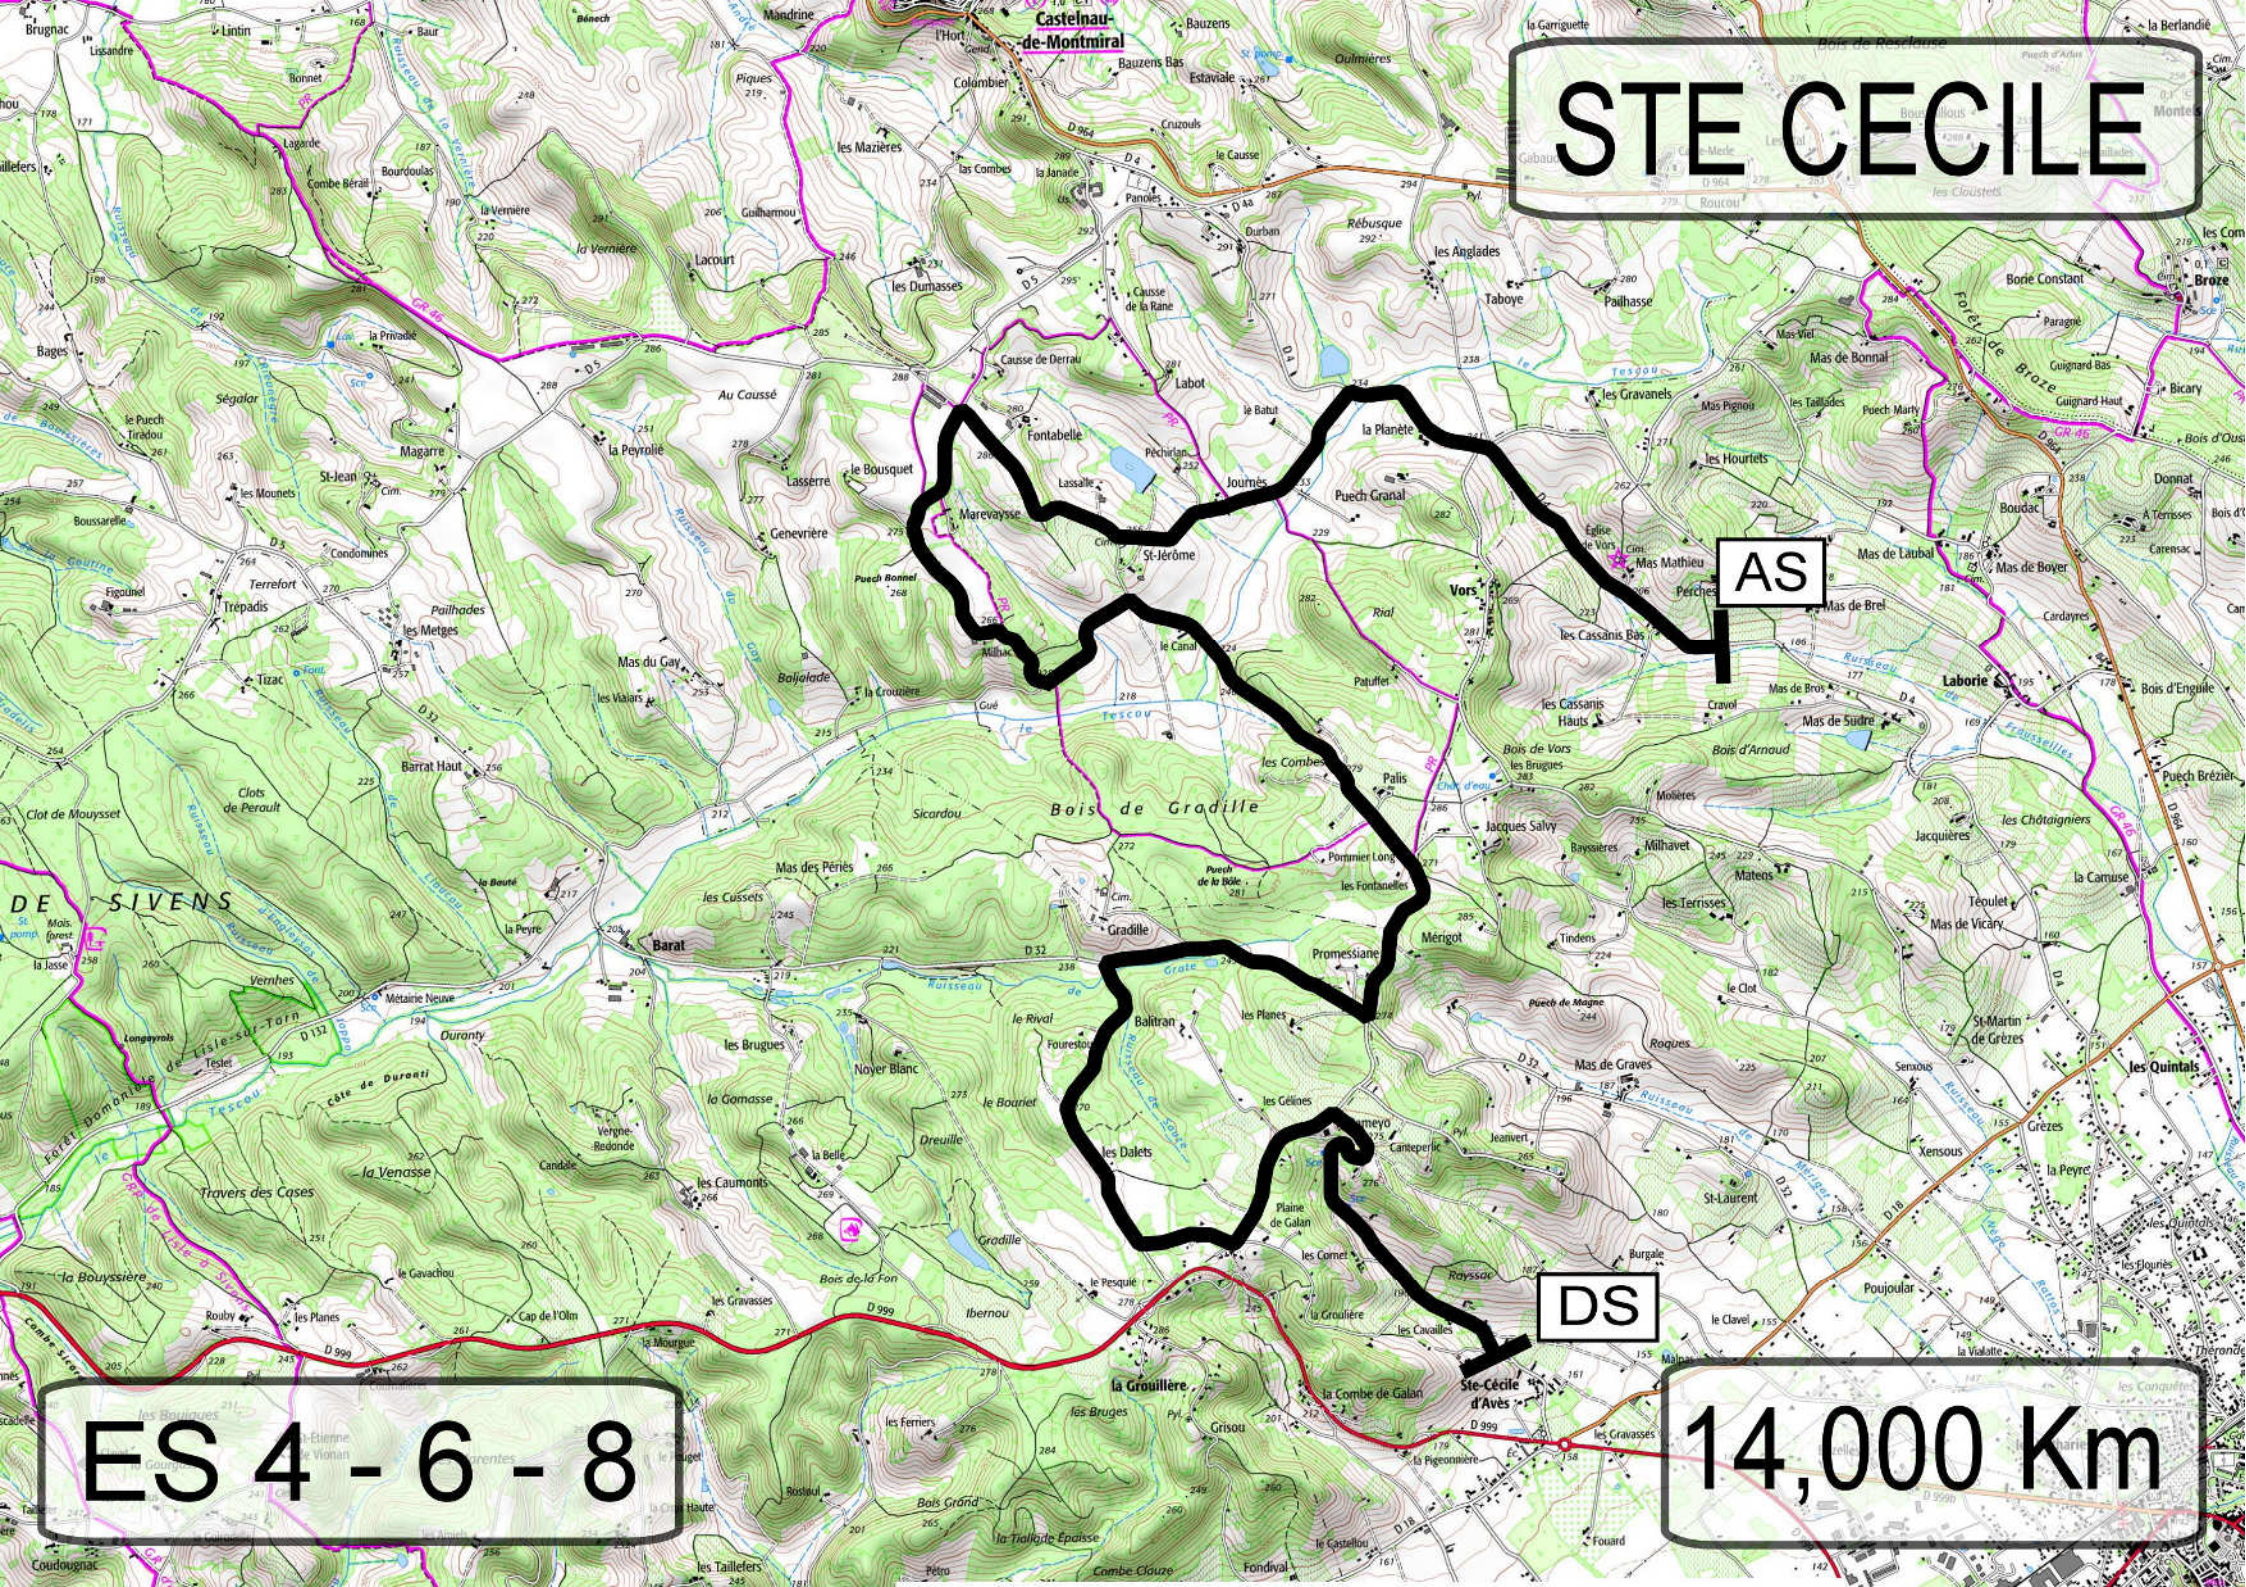

SALVAGNAC

DS

AS

ES 1

12,100 Km

BARAT

DS

AS

ES 2

10,150 km

MONTAIGUT

AS

DS

ES 3 - 5 - 7

9,300 Km

STE CECILE

AS

DS

ES 4 - 6 - 8

14,000 Km

St CAPRAIS

AS

ES 9 - 11

DS

25,000 Km

MONTVALEN

DS

AS

ES 10 - 12

8,350 Km